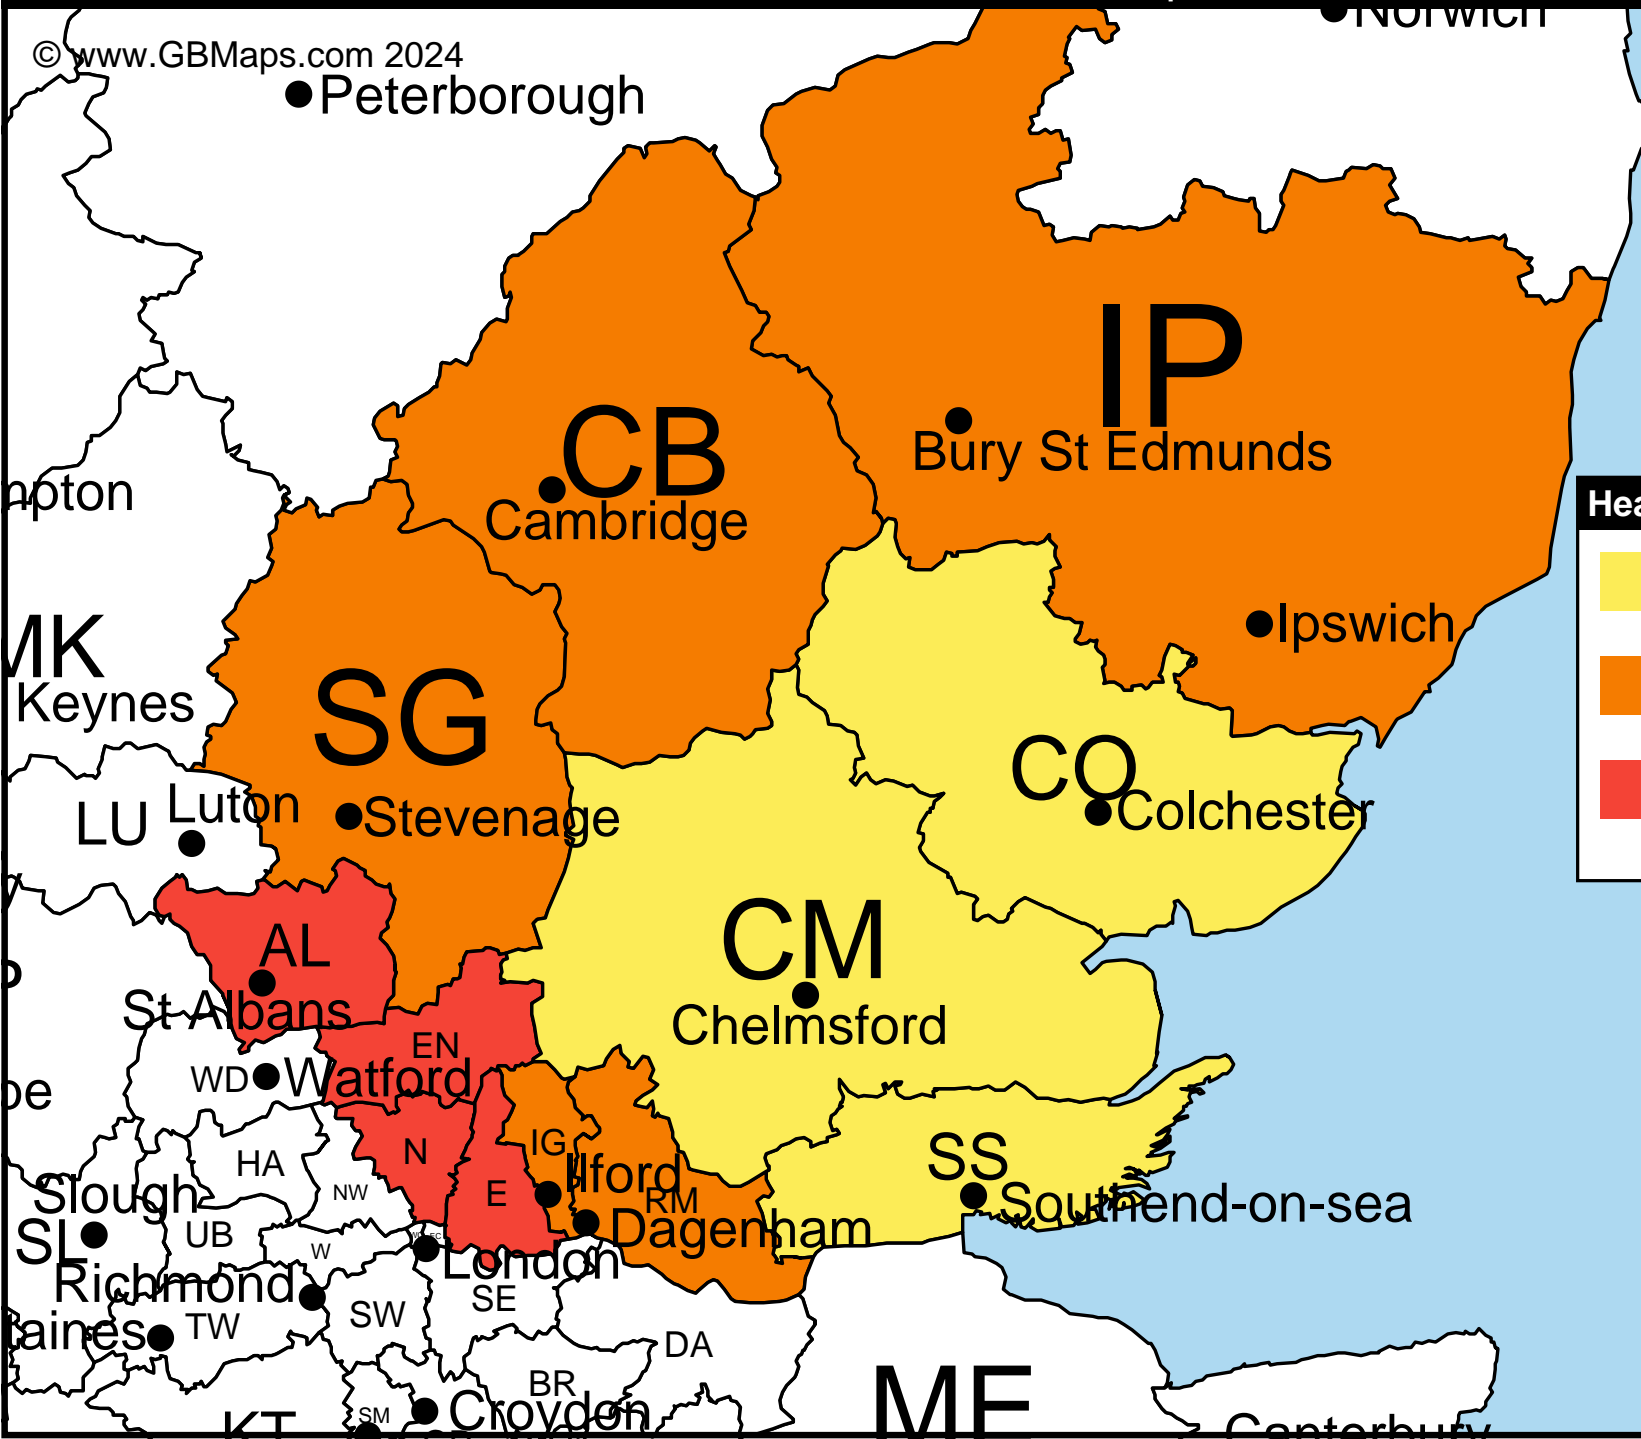

● Peterborough

● NORWICH

Heading	
	Callout £60 Population:1,583,587
	Callout £70 Population:2,272,830
	Callout £80 Population:2,420,665